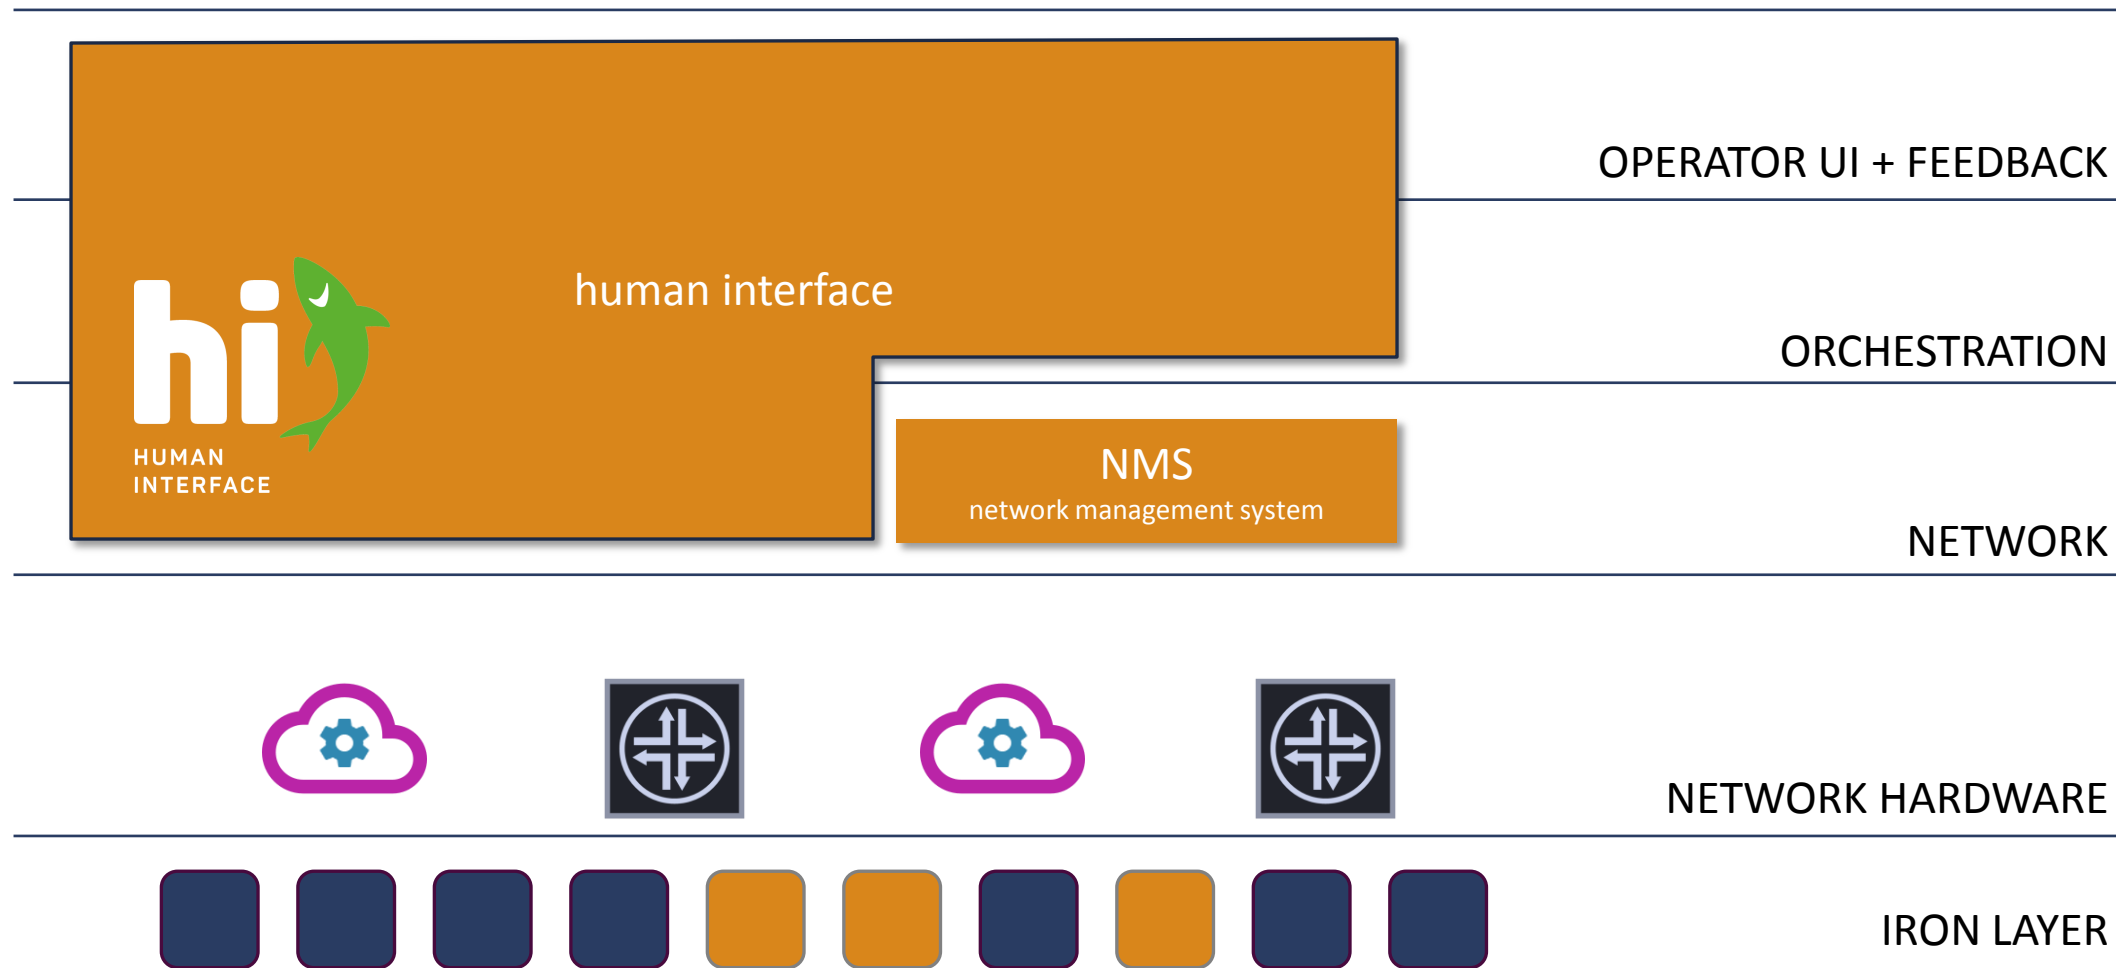

stream count in a small to midsize installation

what makes the difference

high bandwidth data for video (3G , 12G)

amount of streams

chosen IP infrastructure

design blocking or non-blocking ?

double the Bandwidth ?

network orchestrator ?

SMPTE 2110 network design

trunk design for clean switching

save side approach 😊

more and more software

human interface for more transparency

IP is here, no way out!

allow your team to work with the new technic

choose the right IP core infrastructure to grow

talk to your preferred system integrator about your
future plans

and yes, it can save cost

Thank you and have a great show