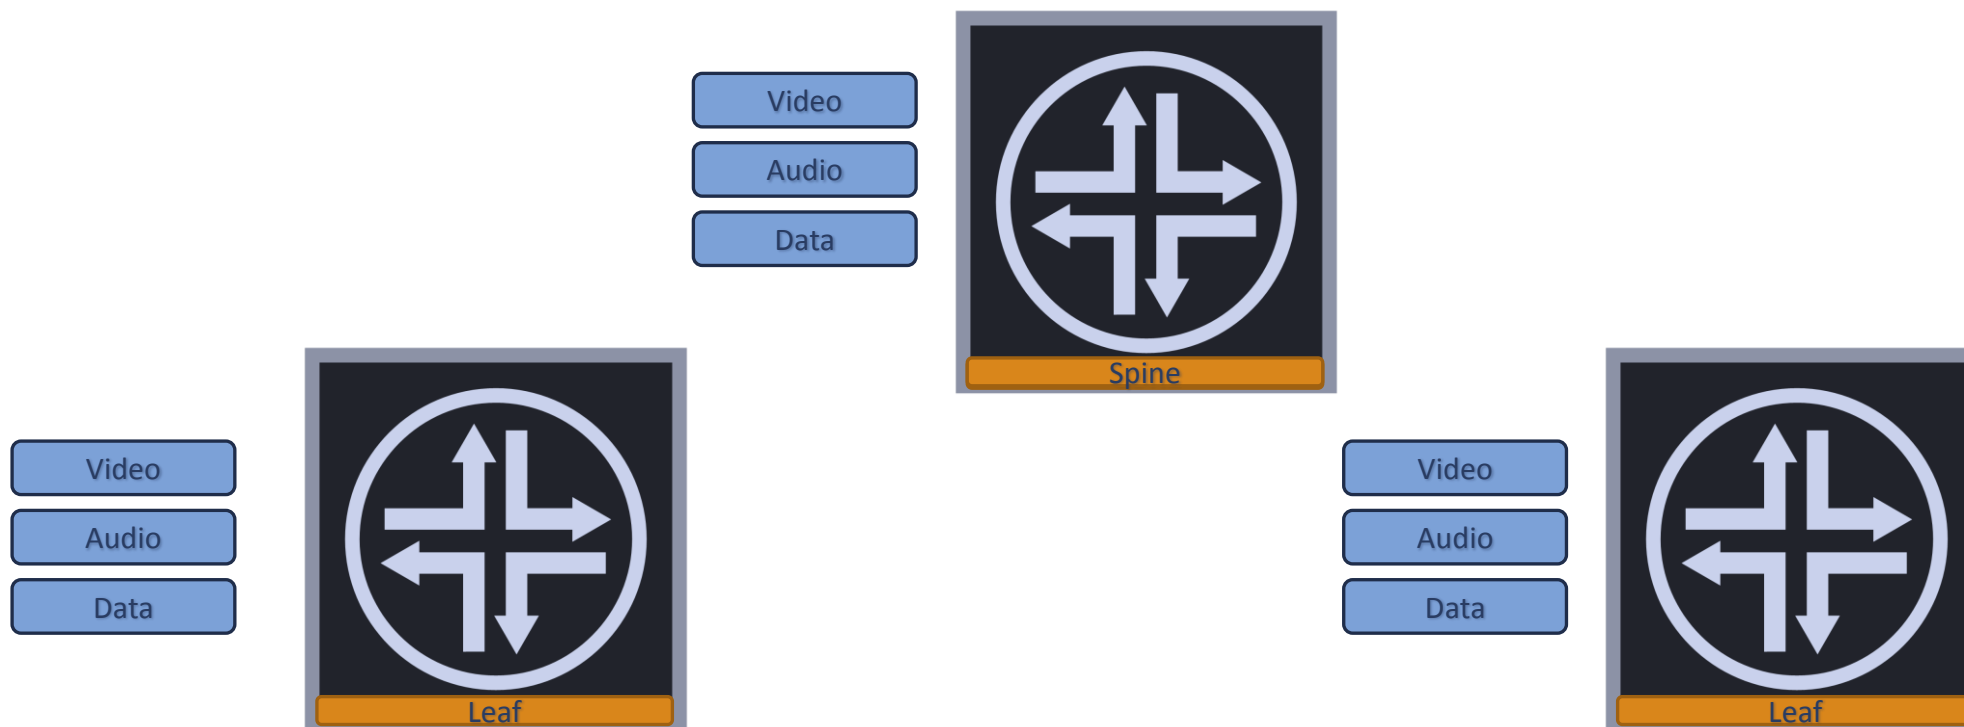

SMPTE 2110 IP infrastructure

current and future way of management

what the industry achieved already

AES 67

A minimum standard for device communication

A network diagram showing a grid of nodes connected by lines, with a central gear icon.

decentralized routing and processing with the use
of IP technology

what the industry achieved already

SMPTE 2022-6 or 2022-7 single core network via IGMP

what has changed with SMPTE 2110

SMPTE 2110

the future of IP video, audio and meta data

stream count in a small to midsize installation

what makes the difference

high bandwidth data for video (3G , 12G)

amount of streams

chosen IP infrastructure

design blocking or non-blocking ?

double the Bandwidth ?

network orchestrator ?

SMPTE 2110 network design

trunk design for clean switching

save side approach 😊

more and more software

human interface for more transparency

IP is here, no way out!

allow your team to work with the new technic