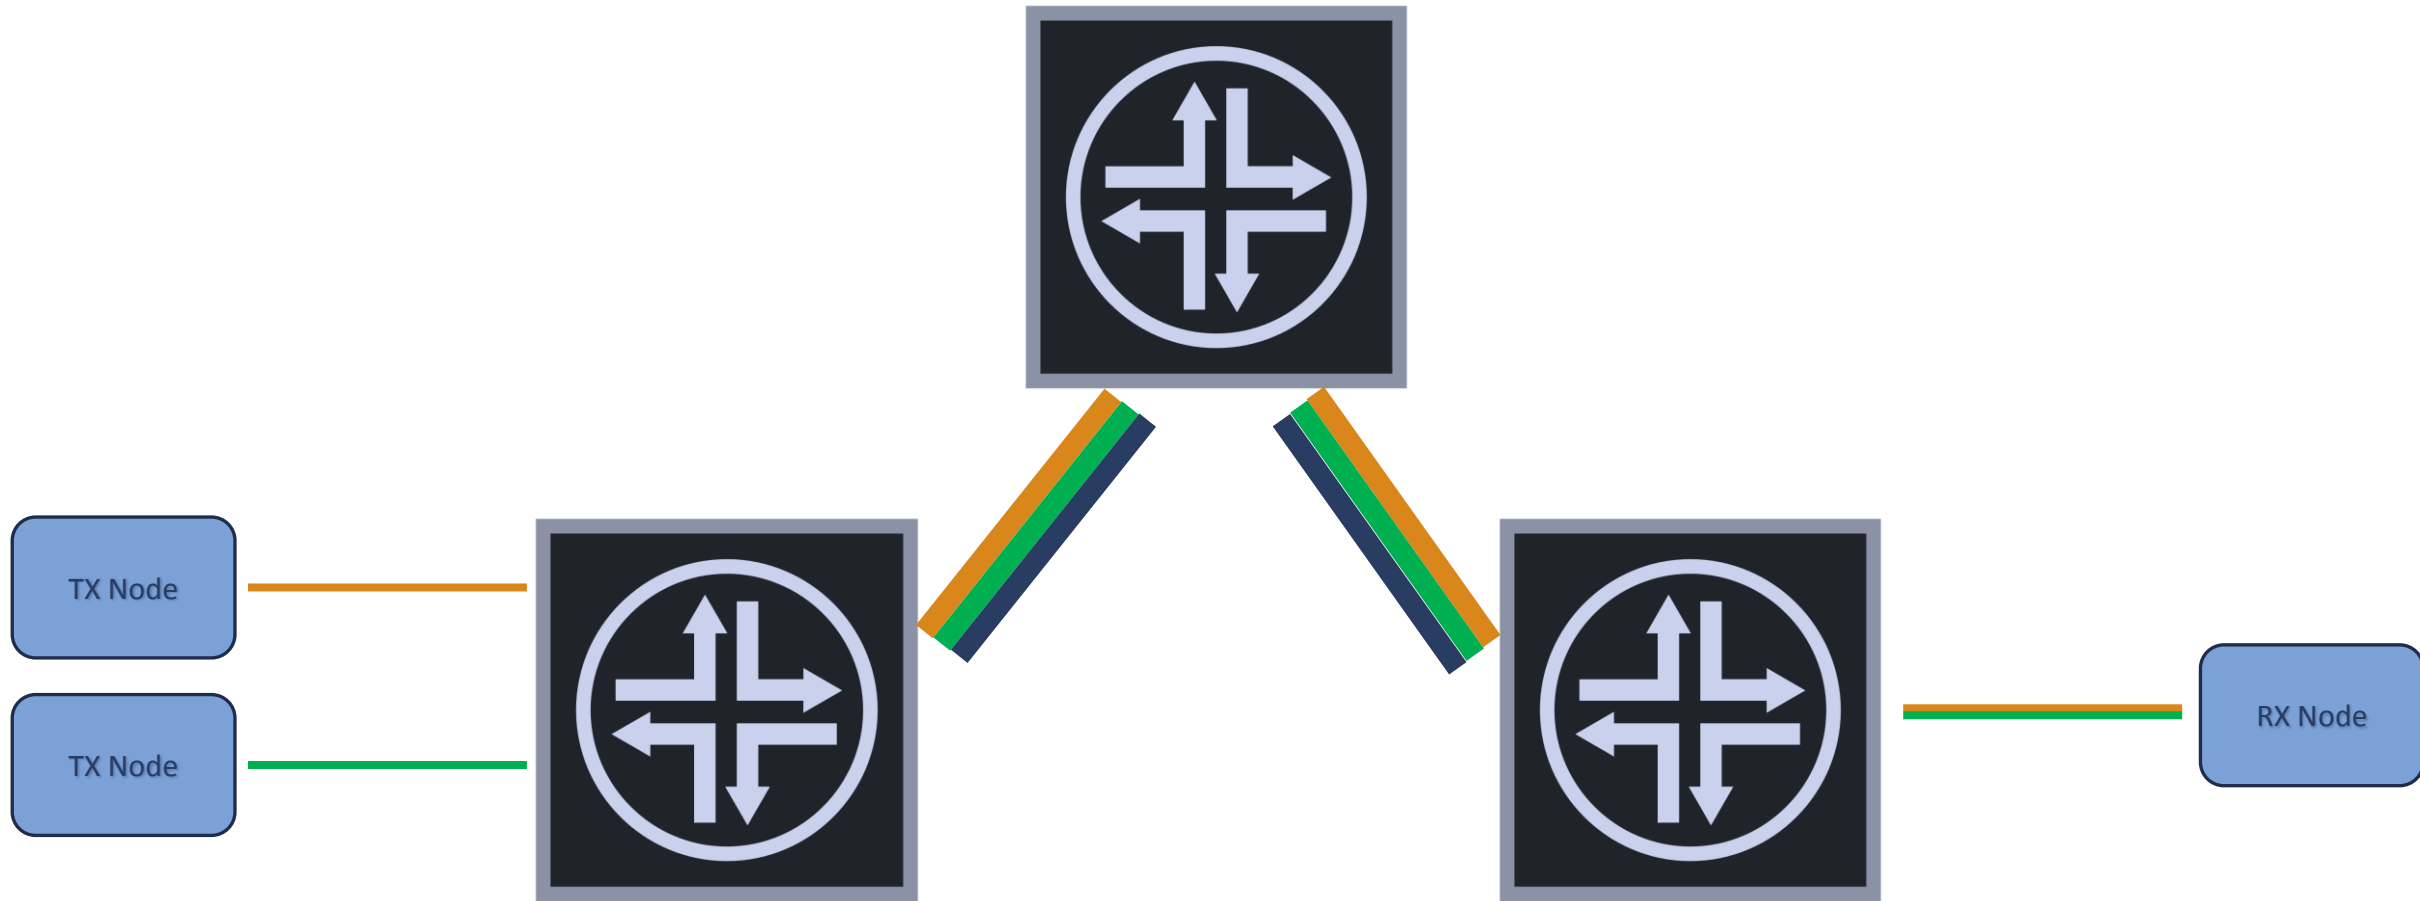

stream count in a small to midsize installation

what makes the difference

high bandwidth data for video (3G , 12G)

amount of streams

chosen IP infrastructure

design blocking or non-blocking ?

double the Bandwidth ?

network orchestrator ?

SMPTE 2110 network design

trunk design for clean switching

save side approach 😊

more and more software

human interface for more transparency

IP is here, no way out!

allow your team to work with the new technic