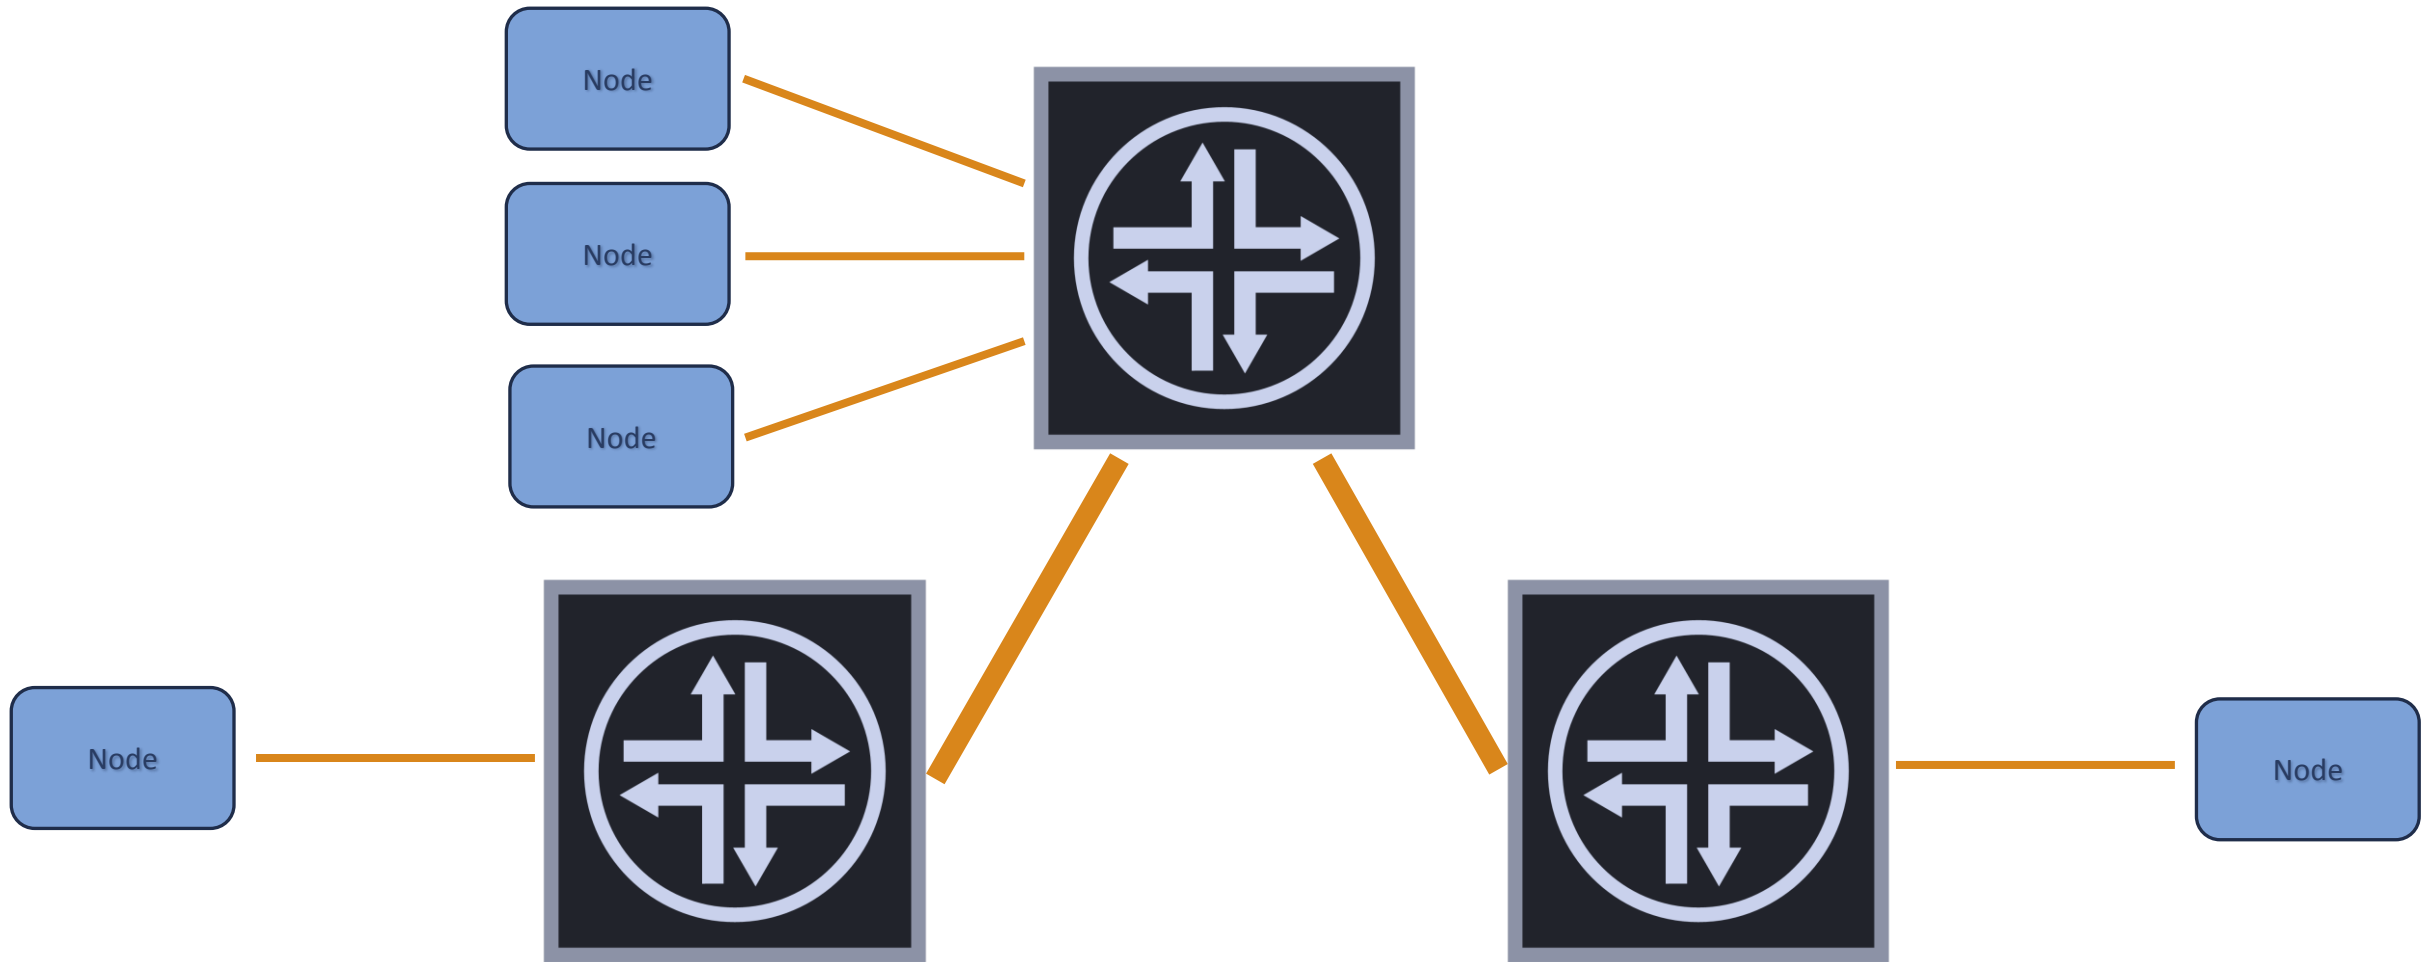

decentralized routing and processing with the use
of IP technology

what the industry achieved already

SMPTE 2022-6 or 2022-7 single core network via IGMP

what has changed with SMPTE 2110

SMPTE 2110

the future of IP video, audio and meta data

stream count in a small to midsize installation

what makes the difference

high bandwidth data for video (3G , 12G)

amount of streams

chosen IP infrastructure

design blocking or non-blocking ?

double the Bandwidth ?

network orchestrator ?

SMPTE 2110 network design

trunk design for clean switching

save side approach 😊

more and more software

human interface for more transparency

IP is here, no way out!

allow your team to work with the new technic