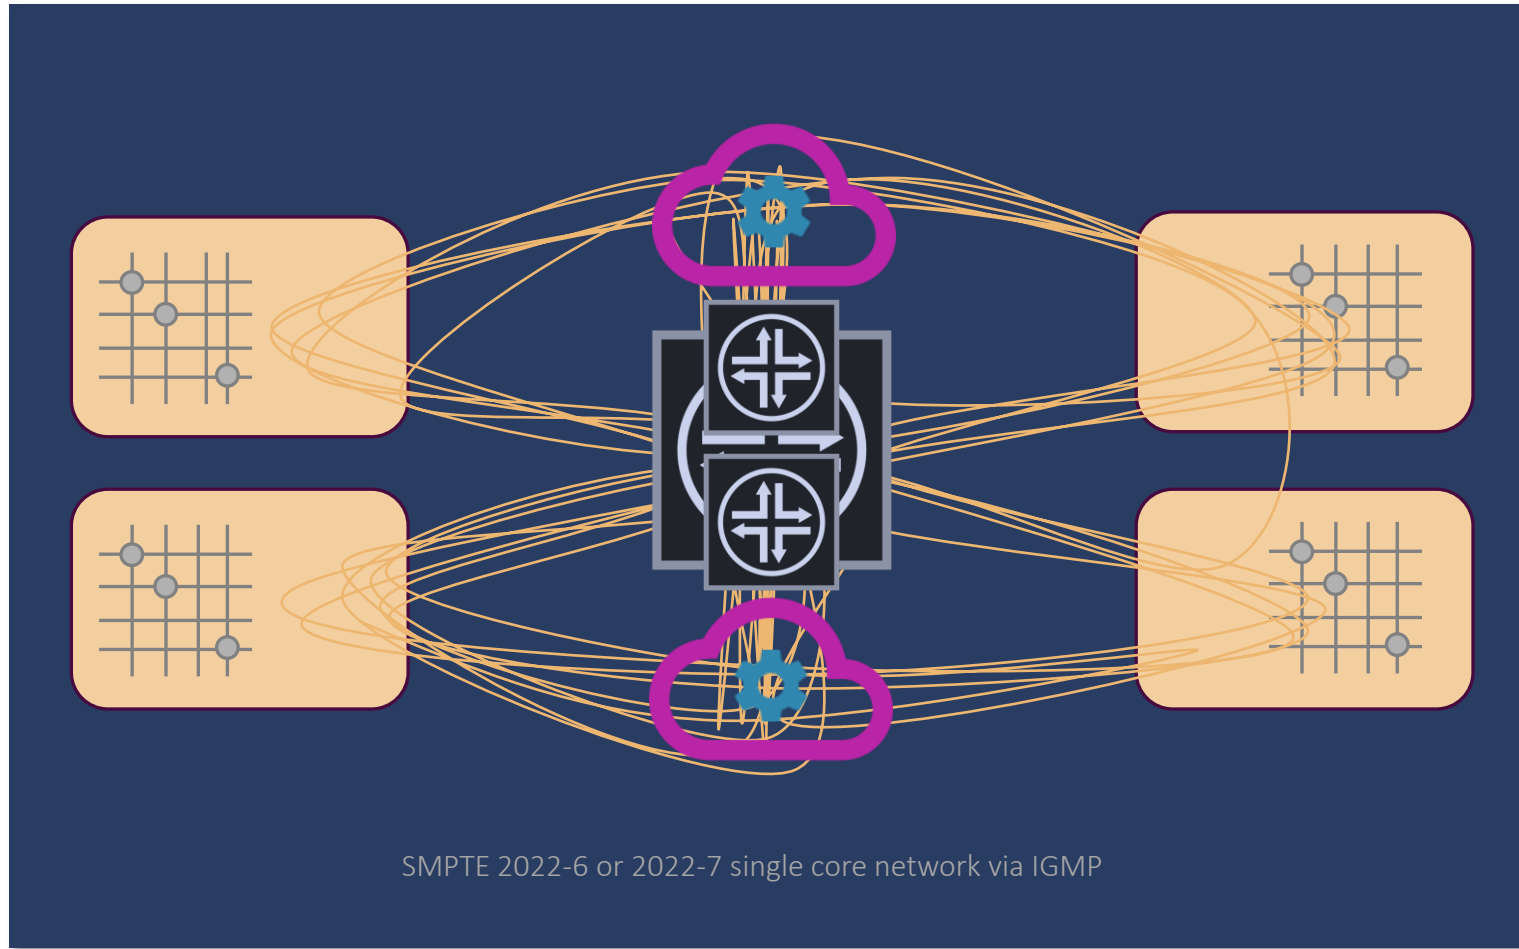

SMPTE 2110 IP infrastructure

current and future way of management

what the industry achieved already

AES 67

A minimum standard for device communication

A network diagram showing a grid of nodes connected by lines, with a central gear icon.

decentralized routing and processing with the use
of IP technology

what the industry achieved already

SMPTE 2022-6 or 2022-7 single core network via IGMP

what has changed with SMPTE 2110

SMPTE 2110

the future of IP video, audio and meta data

stream count in a small to midsize installation

what makes the difference

high bandwidth data for video (3G , 12G)

amount of streams

chosen IP infrastructure

design blocking or non-blocking ?

double the Bandwidth ?

network orchestrator ?

SMPTE 2110 network design

trunk design for clean switching

save side approach 😊

more and more software

human interface for more transparency

IP is here, no way out!

allow your team to work with the new technic