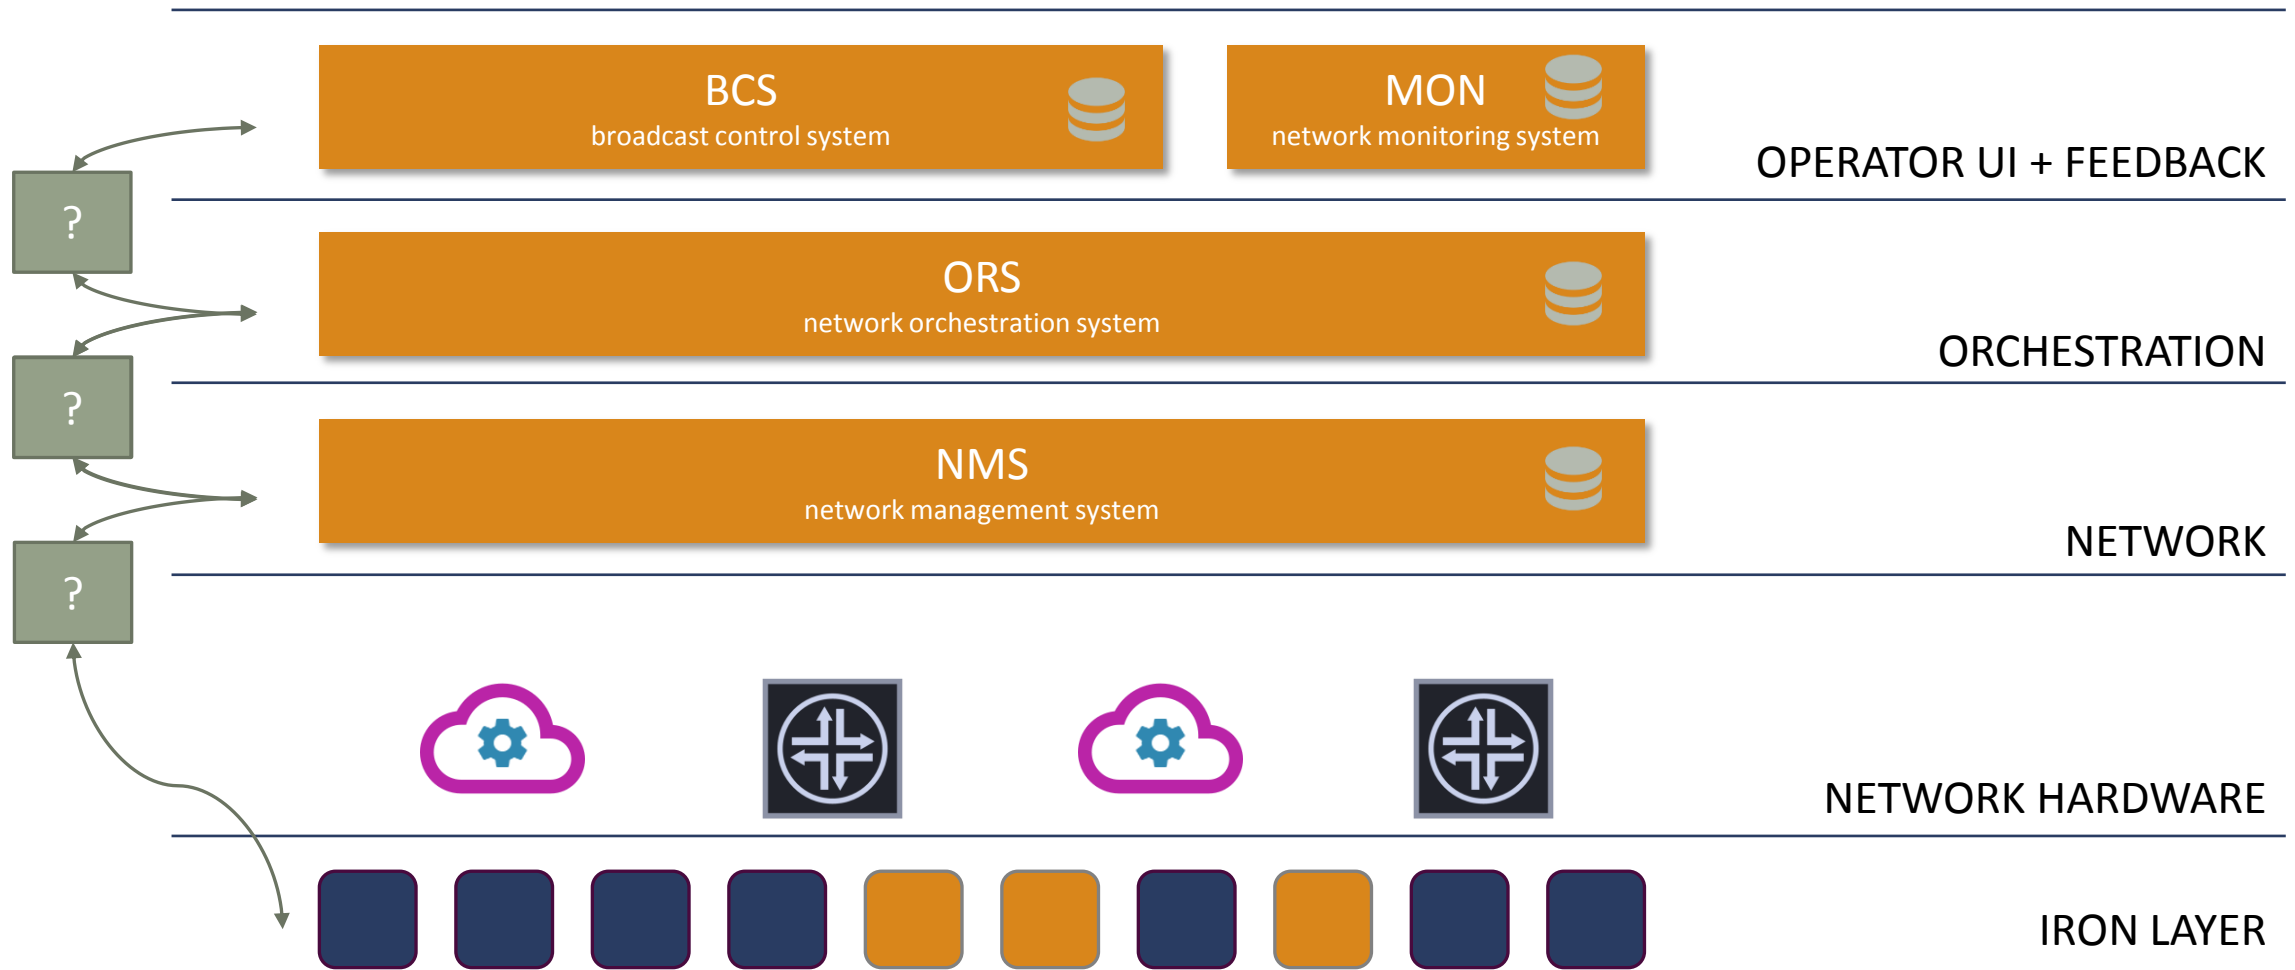

stream count in a small to midsize installation

what makes the difference

high bandwidth data for video (3G , 12G)

amount of streams

chosen IP infrastructure

design blocking or non-blocking ?

double the Bandwidth ?

network orchestrator ?

SMPTE 2110 network design

trunk design for clean switching

save side approach 😊

more and more software

human interface for more transparency

IP is here, no way out!

allow your team to work with the new technic

choose the right IP core infrastructure to grow

talk to your preferred system integrator about your
future plans

and yes, it can save cost

Thank you and have a great show